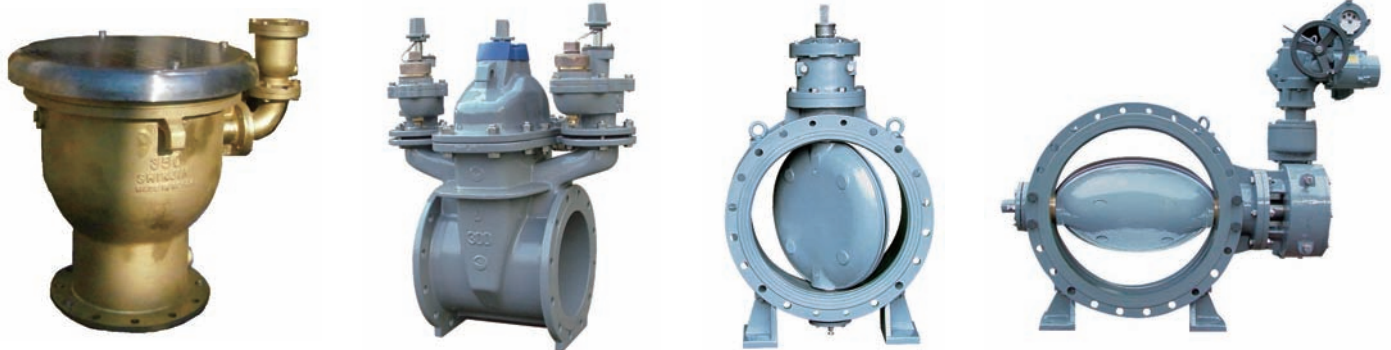

차세대 상하수도 밸브의 미래,
Shinjin이 만들어 가겠습니다

SHINJIN

Products

- * Mono design Resilient seated Gate Valve DN 80 ~ DN500
- * Resilient Seated Gate Valve DN50 ~ DN600
- * Extension Spindle Type Resilient Seated Gate Valve DN80 ~ DN500
- * Various Application Resilient seated Gate Valve DN 80 ~ DN500
- * Air Vacuum/Release Valve DN 80 ~ DN 600
- * High Speed Air Vent Valve DN80 ~ DN200
- * Center Cap type Metal seat Butterfly Valve DN 300 ~ DN1000
- * Metal seat Butterfly Valve DN 200 ~ DN2400
- * Butterfly Valves for Seawater service DN 200 ~ DN 4000
- * Rubber Lined Butterfly Valve DN 200 ~ DN 4000